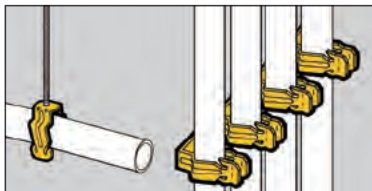

Conduit & cable

- Conduit easily snaps into push type fastener for secure support.
- Available with clearance hole for 1/4" bolt or 1/4"-20 thread impression.
- Ultimate Static Load Capacity:
25 Lbs. Vertical
15 Lbs. Horizontal

Push-Type Conduit Fasteners

Ultimate Static Load Capacity

Clearance Hole For 1/4" Bolt

UPC/Part Number	Catalog Number	Conduit Size	Box Qty.
78101119200	BP-8	1/2" EMT	100
78101119205	BP-12	3/4" EMT 1/2" IMC, Rigid	100
78101119210	BP-16	1" EMT 3/4" IMC, Rigid	100

1/4"-20 Thread Impression

UPC/Part Number	Catalog Number	Conduit Size	Box Qty.
78101119215	BP-8-4T	1/2" EMT	100
78101119220	BP-12-4T	3/4" EMT 1/2" IMC, Rigid	100
78101119225	BP-16-4T	1" EMT 3/4" IMC, Rigid	100